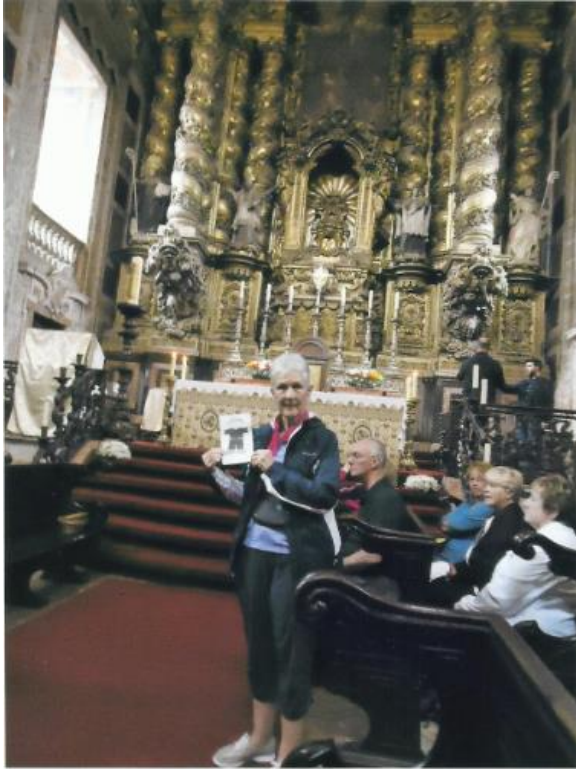

Fr. Faraway's Pilgrimage to Fatima

Deacon Al and Dena Brand took Fr. Faraway with them on their recent pilgrimage to Fatima. Dena and Fr. Faraway are seen here at the Cathedral do Porto in Porto, Portugal on May 29th.

Msgr. Gregory Higley helped lead this pilgrimage and is seen here with Fr. Faraway at St. Stephen's Church.

Fr. Faraway seems to be enjoying a beautiful day outside the Basilica in Fatima on May 30th.

Deacon Al Brand helps Fr. Faraway get a better view inside the New Basilica in Fatima, Portugal on May 30th.